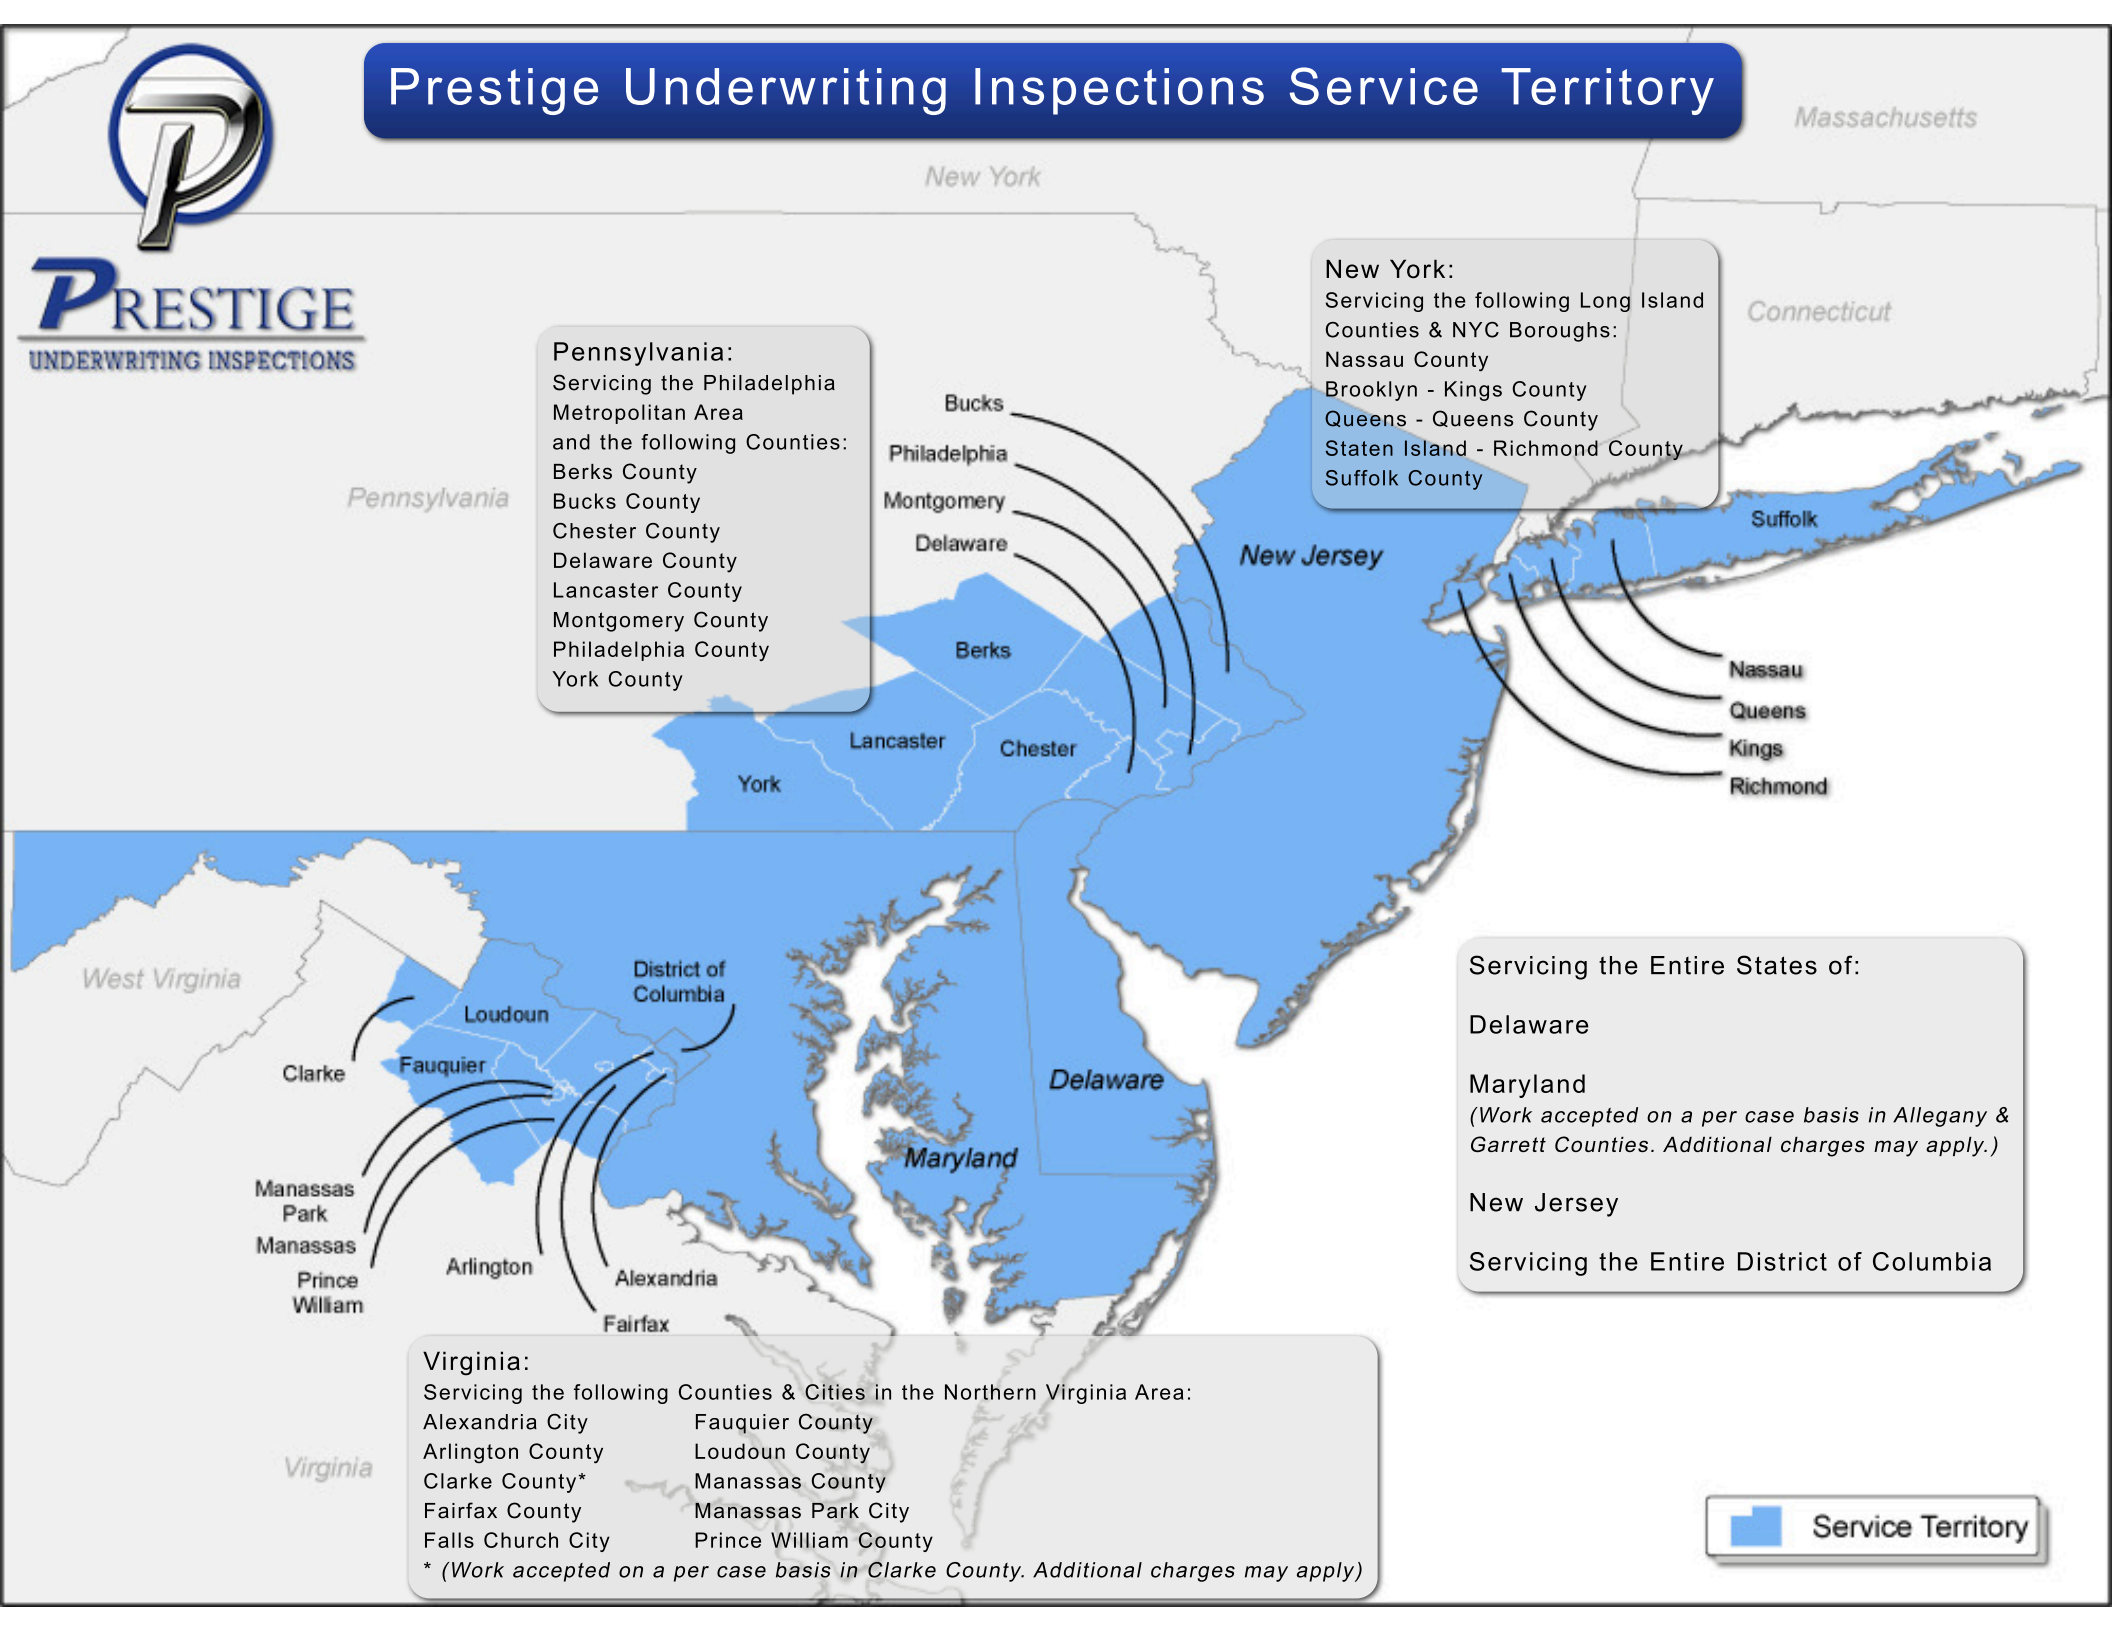

Prestige Underwriting Inspections Service Territory

PRESTIGE
UNDERWRITING INSPECTIONS

Pennsylvania:
Servicing the Philadelphia Metropolitan Area and the following Counties:
Berks County
Bucks County
Chester County
Delaware County
Lancaster County
Montgomery County
Philadelphia County
York County

New York:
Servicing the following Long Island Counties & NYC Boroughs:
Nassau County
Brooklyn - Kings County
Queens - Queens County
Staten Island - Richmond County
Suffolk County

Bucks
Philadelphia
Montgomery
Delaware

Berks
Lancaster
Chester

Nassau
Queens
Kings
Richmond

Loudoun
Fauquier
Clarke
Manassas Park
Manassas
Prince William
Arlington
Alexandria
Fairfax

Servicing the Entire States of:

Delaware

Maryland
(Work accepted on a per case basis in Allegany & Garrett Counties. Additional charges may apply.)

New Jersey

Servicing the Entire District of Columbia

Virginia:
Servicing the following Counties & Cities in the Northern Virginia Area:
Alexandria City Fauquier County
Arlington County Loudoun County
Clarke County* Manassas County
Fairfax County Manassas Park City
Falls Church City Prince William County